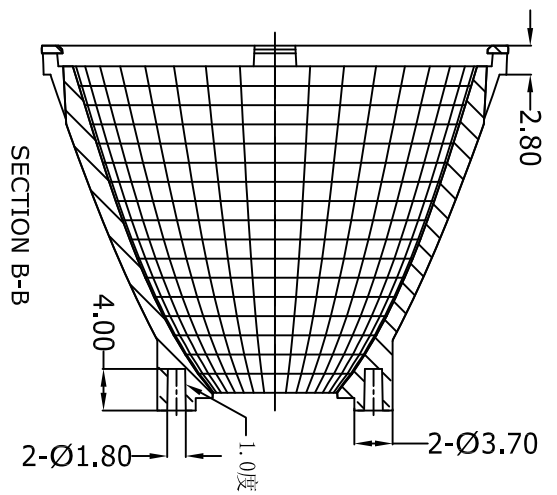

1 | 2 | 3 | 4 | 5 | 6 | 7 | 8 | 9 | 10

SECTION A-A

SECTION C-C

SECTION B-B

A | B | C | D | E | F | G | H

A | B | C | D | E | F | G | H

REV		DATE		MODIFICATION DESCRIPTION		CHANGE		APPROVE		APPROVE		SCALE		UNIT		MATERIAL		COLOR	
A/0		2011.12.13		NEW								mm		mm		PC-2250Y (2)		COLOR	
DESIGN		CHECK		REVIEW		APPROVE		APPROVE		PROU.		SHEET		SHEET		SIZE		TITLE:	
李北映										A4		A4		A4		2011.12.13		BICOM OPTICS	
										BK-LED-809A						20°		DRAWING NO	
																		BK-LED-809A	

BICOM OPTICS

20°