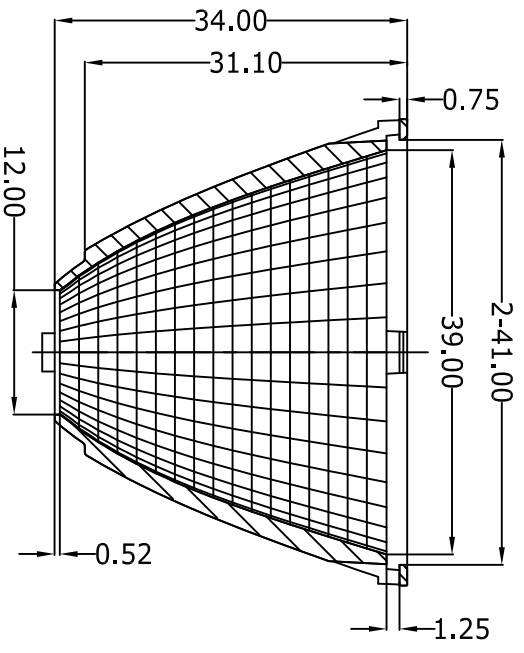

1 | 2 | 3 | 4 | 5 | 6 | 7 | 8 | 9 | 10

SECTION A-A

SECTION C-C

SECTION B-B

A | B | C | D | E | F | G | H

A | B | C | D | E | F | G | H

REV		DATE		MODIFICATION DESCRIPTION		CHANGE		APPROVE		APPROVE		SCALE		UNIT		MATERIAL		COLOR	
A/0		2011.12.13		NEW								mm		mm		PC-2250Y (2)		COLOR	
DESIGN		CHECK		REVIEW		APPROVE		APPROVE		PROU.		SHEET		SHEET		SIZE		TITLE:	
李北映										A4		A4		A4		2011.12.13		BICOM OPTICS	
										BK-LED-809A						20°		DRAWING NO	
																		BK-LED-809A	