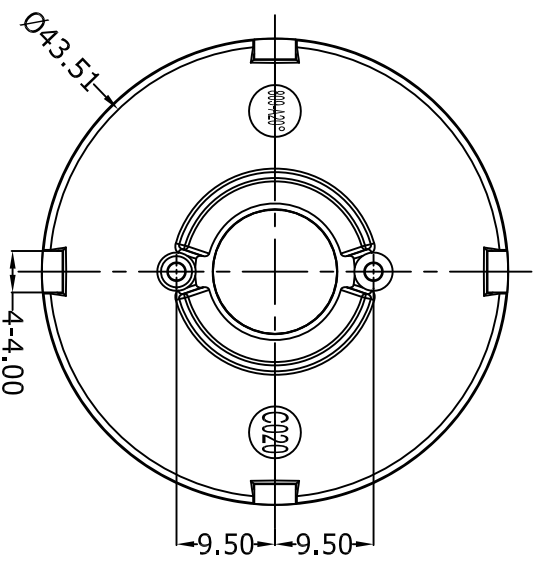

1 | 2 | 3 | 4 | 5 | 6 | 7 | 8 | 9 | 10

SECTION A-A

SECTION C-C

SECTION B-B

A | B | C | D | E | F | G | H

A | B | C | D | E | F | G | H

REV		DATE		MODIFICATION DESCRIPTION		CHANGE		APPROVE		APPROVE		SCALE		UNIT		MATERIAL		COLOR	
A/0		2011.12.13		NEW								mm		mm		PC-2250Y (2)		COLOR	
DESIGN		CHECK		REVIEW		APPROVE		APPROVE		PROU.		SHEET		SHEET		SIZE		TITLE:	
李北映										A4		A4		A4		2011.12.13		BICOM OPTICS	
										BK-LED-809A						20°		DRAWING NO	
																		BK-LED-809A	

BICOM OPTICS

20°