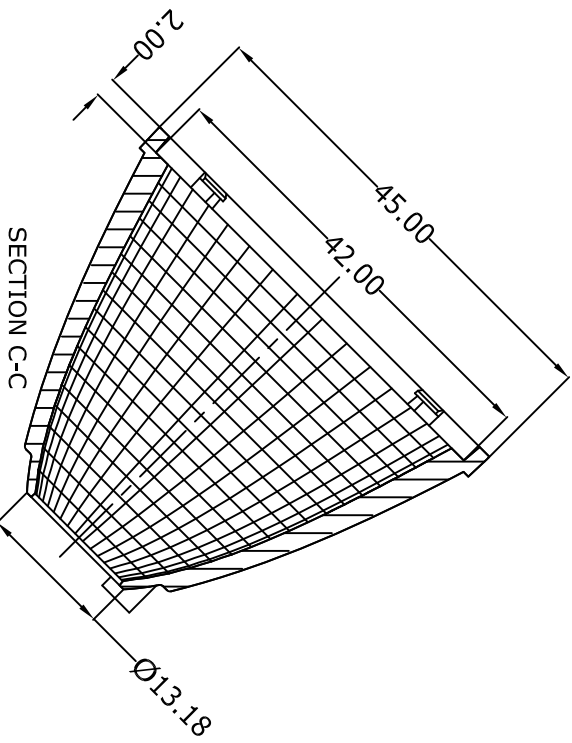

1 | 2 | 3 | 4 | 5 | 6 | 7 | 8 | 9 | 10

SECTION A-A

SECTION C-C

SECTION B-B

A | B | C | D | E | F | G | H

A | B | C | D | E | F | G | H

REV		DATE		MODIFICATION DESCRIPTION		CHANGE		APPROVE		APPROVE		SCALE		UNIT		MATERIAL		COLOR	
A/0		2011.12.13		NEW								mm		mm		PC-2250Y (2)		COLOR	
DESIGN		CHECK		REVIEW		APPROVE		APPROVE		PROU.		SHEET		SHEET		SIZE		TITLE:	
李北映										A4		A4		A4		2011.12.13		BICOM OPTICS	
										BK-LED-809A						20°		DRAWING NO	
																		BK-LED-809A	

BICOM OPTICS

20°