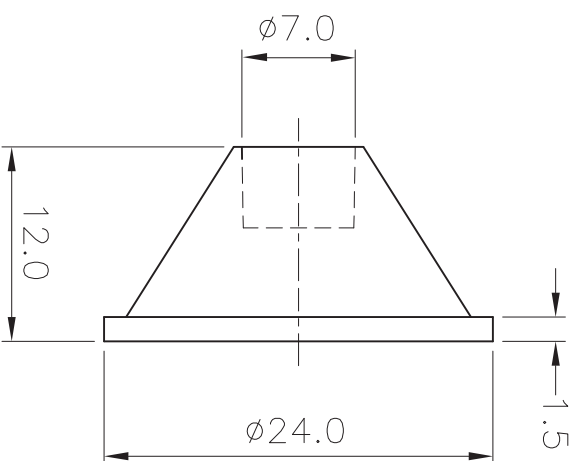

1 | 2 | 3 | 4 | 5 | 6 | 7 | 8 | 9 | 10

Technical Note:
 1. Products have no edges, shrinkage, watermarks and other defects
 2. Mirror polished standard:SP1-A2
 3. The tolerance of the unremarked sized is ±0.10

PART	DIM		COLOR	MATERIAL	SCALE	PROJ.	品名 TITLE:	圖號 DRAWING NO.
	~ 10	±0.05						
顏色 COLOR	~ 10	±0.05			mm	☺	料號 PART NO.	BK-LED-C24
材質 MATERIAL	10 ~ 20	±0.10		PMMA	A4	品名 TITLE:		
設計 DESIGN	20 ~ 30	±0.15						
審核 CHECK	30 ~	±0.20						
變更 CHANGE	Angle	± 1'	審核 APPROVE					
變更 APPROVE	TOL		顏色 APPROVE					
變更 MODIFICATION	變更 DESCRIPTION	變更 DATE	變更 REVISION	變更 REVISION	變更 DATE	變更 REVISION	變更 DESCRIPTION	變更 DATE
變更 REVISION	變更 DESCRIPTION	變更 DATE	變更 REVISION	變更 DESCRIPTION	變更 DATE	變更 REVISION	變更 DESCRIPTION	變更 DATE